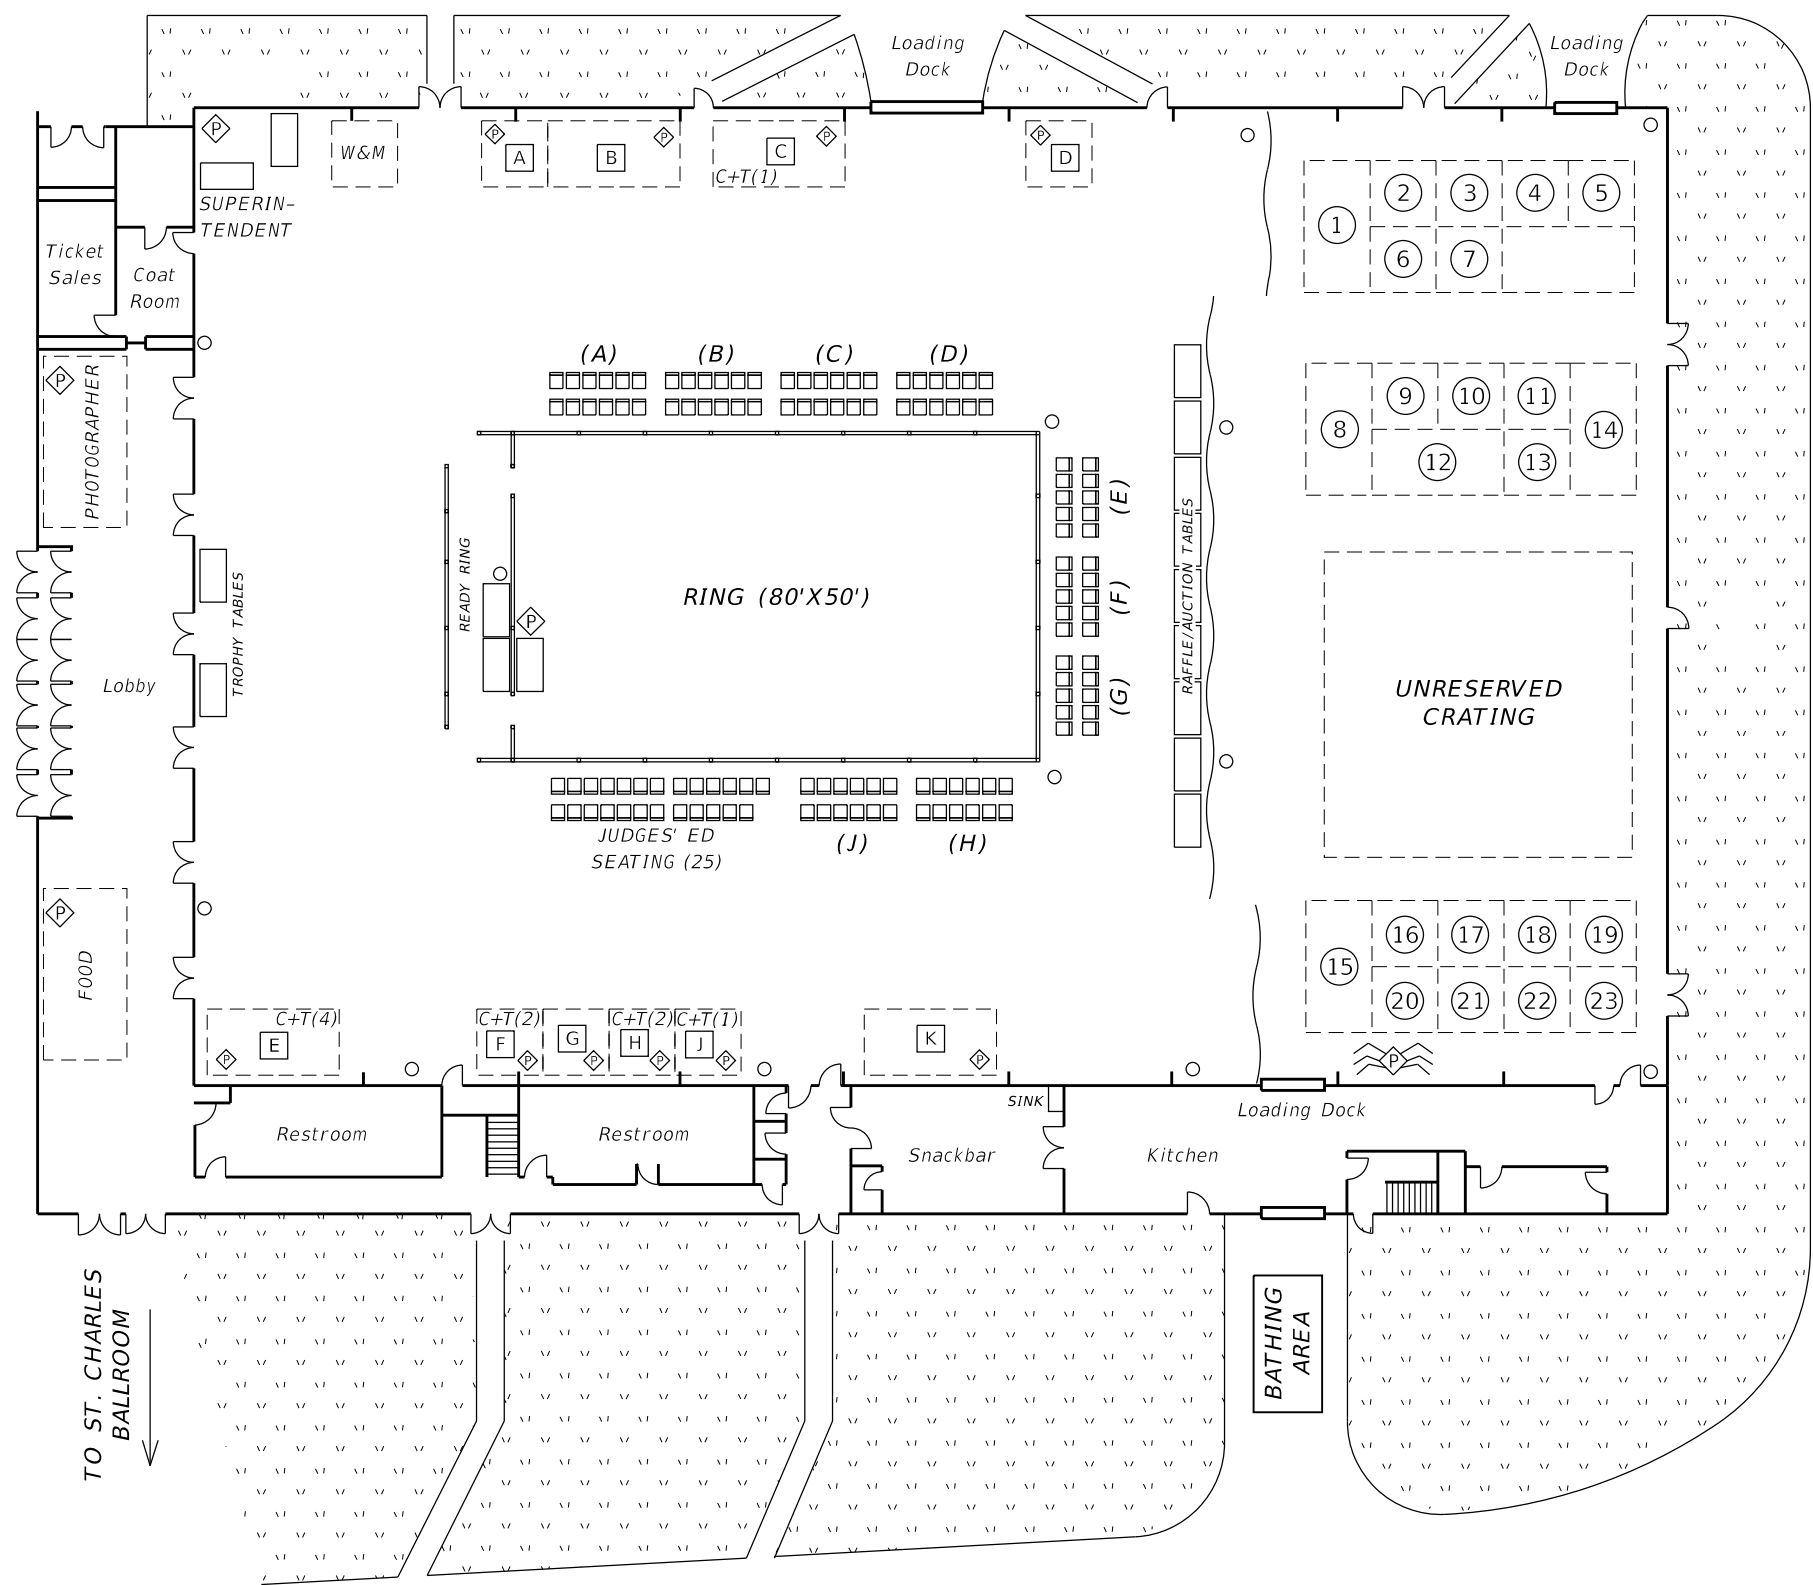

RV PARKING

TO IL-64
MAIN ST.

VENDORS

- A Sparkle Britches
- B Pampered Pooch Couture*
- C Blissful Dog*
- D GBM Elk
- E Orion Design Bone Head Tees*
- F DannyQuest
- G Ugly Mutt Pets
- H Pawduke Treats
- J Pure Pup
- K Patswork Designs*

* 20x10

LEGEND

- WAYS & MEANS
- RESERVED CRATING (10'x10')
- RESERVED CRATING (20'x10')
- X symbol"/> VENDOR SPACE (10'x10')
- X symbol"/> VENDOR SPACE (20'x10')
- CHAIR & TABLE (QTY.)
- CURTAIN
- POWER SOURCE
- MULTI-POWER SOURCE
- TRASH

FLOOR PLAN
MCOA NATIONAL SPECIALTY
PHEASANT RUN RESORT MEGACENTER